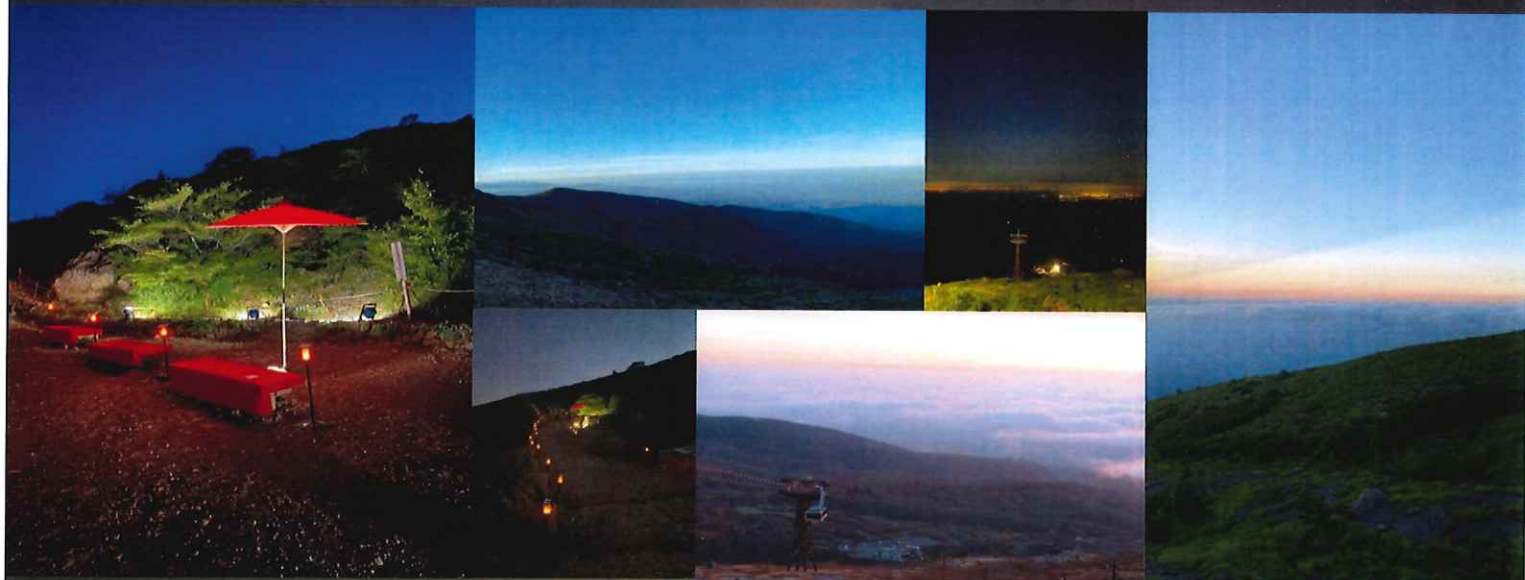

Royal nasu rope way

Night Cruise

2022/5/3・4・5

(上り最終 19:40 下り最終 20:00)

ALTITUDE

1684m

*Nasu ropeway is the greatest in Kanto area
and can carry 111 people at a time...*

栃木県那須郡那須町大字湯本字那須岳215